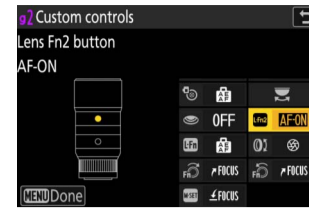

Video Recording

The roles played by custom controls during video recording are chosen using Custom Setting g2 [Custom controls].

Customizable Controls

- [Fn1 button]
- [Fn2 button]
- [Fn3 button]
- [Fn button for vertical shooting]
- [Focus mode button]
- [AF-ON button]
- [Protect/Fn4 button]

- [OK button]
- [Sub-selector center]
- [QUAL button]
- [Audio button]
- [AF-ON button for vertical shooting]
- [Vertical multi selector center]
- [Command dials]

- [Shutter-release button]
- [Lens Fn2 button]
- [Lens Fn button]
- [Lens control ring]
- [Lens Fn ring (clockwise)]
- [Lens Fn ring (counterclockwise)]
- [Lens memory set button]